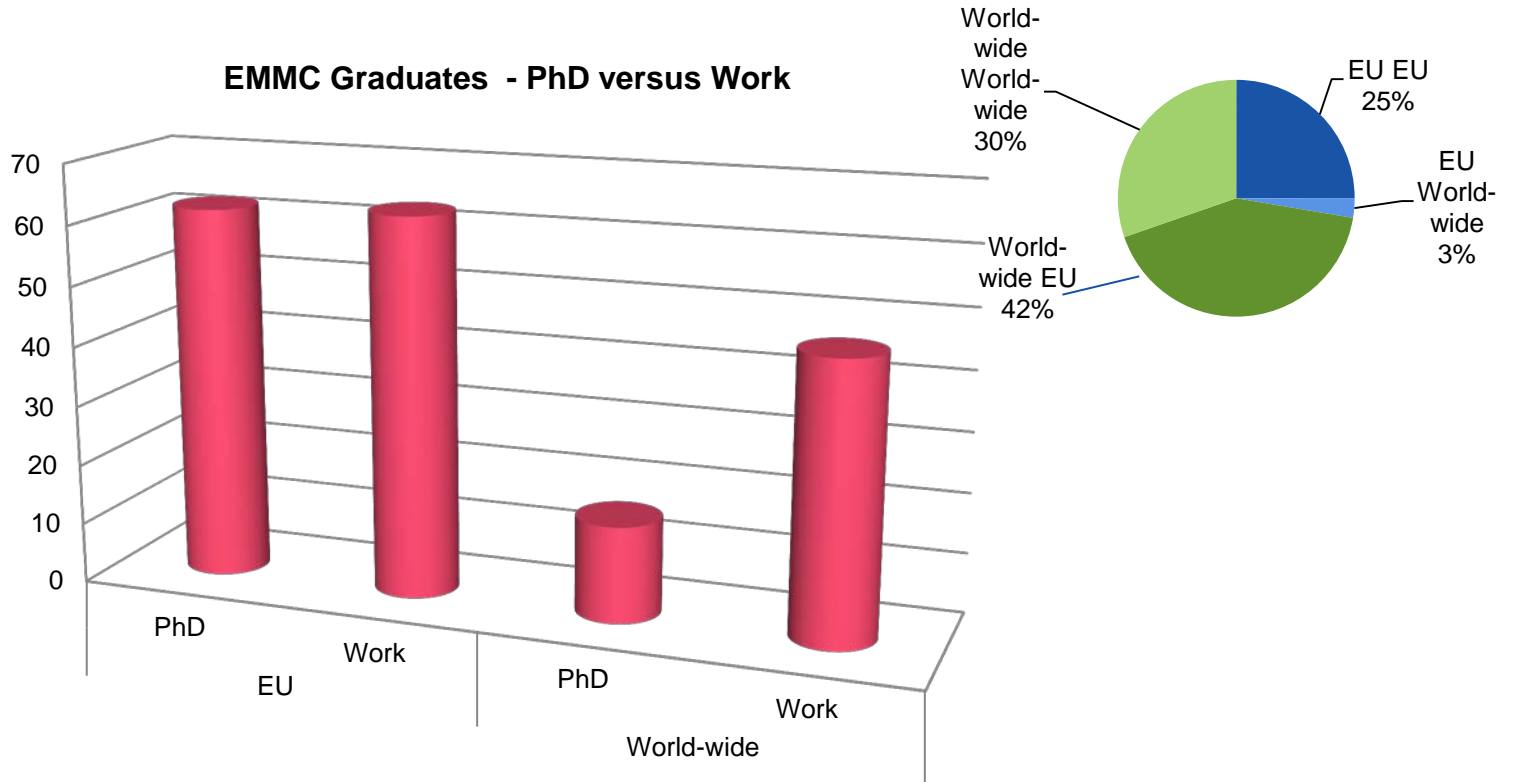

# Erasmus Mundus Masters Course

Alumni data from 4 programmes co-ordinated by KTH, edition 2010-2014

# Cluster engagement in EMMCs coordinated by KTH

- ❖ Aalto
- ❖ IST
- ❖ PoliTo
- ❖ TU/e
- ❖ UPC

# EMMC graduates – occupation after graduation

EMMC Graduates - PhD versus Work

	EU		World-wide	
	PhD	Work	PhD	Work
■ Summa	62	63	16	46